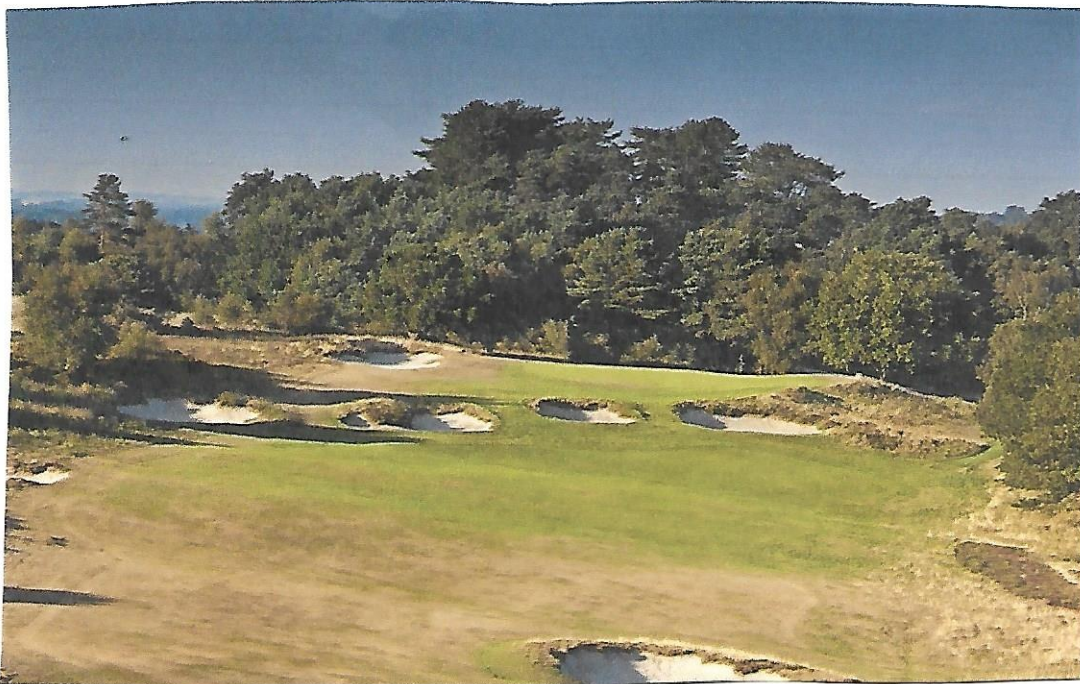

SENIORS' SECTION

AUTUMN TOUR TO DORSET
29th September / 1st October 2019

On our highly recommended Autumn Tour we will be going to play at three splendid courses in Dorset :-

BROCKENHURST MANOR : This is Centenary Year for BMGC. A Harry Colt- designed woodland course, rated in the top ten in Hampshire, with not only trees but water hazards and well-positioned bunkers lying in wait.

BROADSTONE: Set in glorious countryside, this is one of the best heathland courses in England. 250 acres of rolling terrain, with free-running fairways through pine, gorse and rhododendrons. Magnificent views.

ISLE OF PURBECK : Set high on a promontory overlooking Studland Bay, this spectacular course straddles the Purbeck Hills. Consistently rated in the British Top 100 courses.

SENIORS' DORSET TOUR 2019

PRICE £ 315.00 for golf (18 holes each day) & two nights B & B @ the Durley Dean Hotel in Bournemouth. Supp. for Double Rooms (Single Occupancy) £25 p.n.