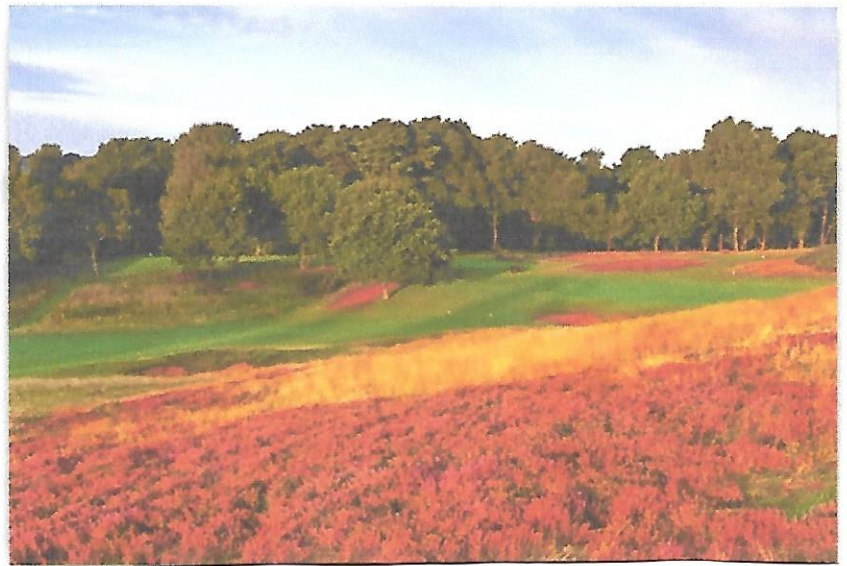

SENIORS' SECTION

SPRING TOUR TO NOTTINGHAMSHIRE 2nd / 4th JUNE 2019

On our highly recommended Spring Tour next year we will be going to play at three wonderful courses in the East Midlands :-

NOTTS G.C. (HOLLINWELL) : Rated in the Top 100

English courses, this Club has been host to numerous pro competitions. Gentle hills with lakes, ferns and gorse-clad valleys. A varied landscape of heath with a moorland flavour. Stunning views. Over 7,000 yards off the back tees

SHERWOOD FOREST G.C. : This course is a contender for the best inland course in England. Carved through woodland and carpeted with heather, this Open Qualifier is a tough test.

RUSHCLIFFE G.C. : A fine challenge , this track is laid out on verdant parkland with springy turf, some tight fairways and well-guarded greens.